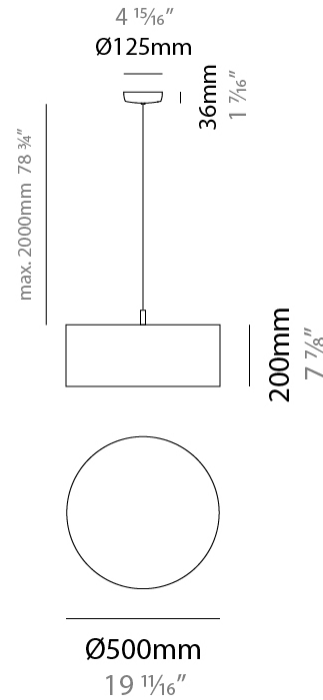

SENIA SUSPENSION

D111091- _____ - _____

base number   Finish Options   Finish Options

1. To build a product code in our configurator select the specify button on the base model # product page
2. To build a manual product code on this datasheet choose from the options listed below in blue font and add the suffix to the base model #

GENERAL

Series: Senia
Brand: Ole
Division: Design
Mounting Type: Suspension
Mounting Location: Ceiling
Subcategory: Up/Down Light

PHYSICAL

Shape: Drum
Diameter (mm): 500
Diameter (in): 19 11/16
Height (mm): 200
Height (in): 7 7/8
Max. Overall Height (mm): 2200
Max. Overall Height (in): 86 5/8
Light Distribution: Direct / Indirect
Fixture Finish: BEI / BLK / BLU / COG / DGN / GRY / MRN / MOC / MUS / OLV / SIL / STN / TER / WHI
Holder Finish: WHI / MBK
Fixture Material: Fabric Cord / Metal
Cable Details: 2000mm Cable
Upon Request: Other fabric cord colors available upon request (see downloadable finish chart)

ELECTRICAL

Number of Lamps: 1
Lamp Type: LED Retrofit
Lamp Shape: A19
Bulb Included: Bulb Not Included
Max. Wattage Per Lamp (W): 15
Lamp Base: E26
Input Voltage (V): 120
Upon Request: 277Vac / GU24

LED

OPTICAL

RATINGS AND CERTIFICATIONS

Certified By: Certified for North American Standards
IP rating: IP20

PROJECT	_____
TYPE	_____
SPECIFIER	_____
QUANTITY	_____
DATE	_____