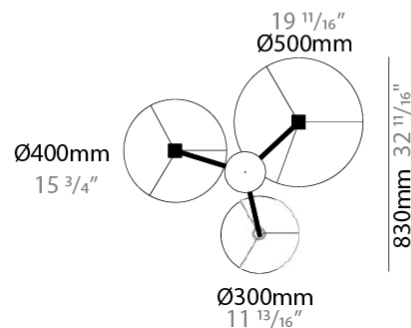

PROJECT	
TYPE	
SPECIFIER	
QUANTITY	
DATE	

SENIA SUSPENSION

D111093-

base number	Finish (Diamond)	Finish Options	Finish Options	Finish Options

1. To build a product code in our configurator select the specify button on the base model # product page
2. To build a manual product code on this datasheet choose from the options listed below in blue font and add the suffix to the base model #

GENERAL

Series: Senia
Brand: Ole
Division: Design
Mounting Type: Suspension
Mounting Location: Ceiling
Subcategory: Up/Down Light

PHYSICAL

Shape: Drum
Diameter (mm): 930
Diameter (in): 36 ⁵/₈
Height (mm): 1080
Height (in): 42 ¹/₂
Light Distribution: Direct / Indirect
Fixture Finish: BEI / BLK / BLU / COG / DGN / GRY / MRN / MOC / MUS / OLV / SIL / STN / TER / WHI
Holder Finish: WHI / MBK
Fixture Material: Fabric Cord / Metal
Upon Request: Mix lampshade colors. Other fabric cord colors available upon request (see downloadable finish chart)

ELECTRICAL

Number of Lamps: 3
Lamp Type: LED Retrofit
Lamp Shape: A19
Bulb Included: Bulb Not Included
Max. Wattage Per Lamp (W): 15
Lamp Base: E26
Input Voltage (V): 120
Upon Request: 277Vac / GU24

LED

OPTICAL

RATINGS AND CERTIFICATIONS

Certified By: Certified for North American Standards
IP rating: IP20