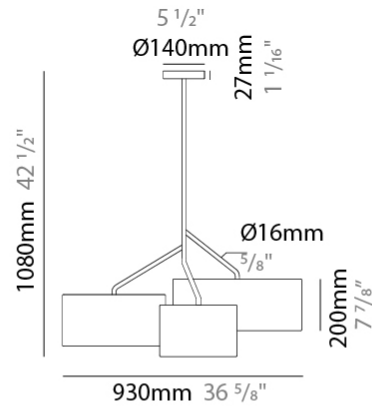

PROJECT	
TYPE	
SPECIFIER	
QUANTITY	
DATE	

SENIA SUSPENSION

D111093-

base number	Finish (Diamond)	Finish Options	Finish Options	Finish Options

1. To build a product code in our configurator select the specify button on the base model # product page
2. To build a manual product code on this datasheet choose from the options listed below in blue font and add the suffix to the base model #

GENERAL

Series: Senia
Brand: Ole
Division: Design
Mounting Type: Suspension
Mounting Location: Ceiling
Subcategory: Up/Down Light

PHYSICAL

Shape: Drum
Diameter (mm): 930
Diameter (in): 36 ⁵/₈
Height (mm): 1080
Height (in): 42 ¹/₂
Light Distribution: Direct / Indirect
Fixture Finish: BEI / BLK / BLU / COG / DGN / GRY / MRN / MOC / MUS / OLV / SIL / STN / TER / WHI
Holder Finish: WHI / MBK
Fixture Material: Fabric Cord / Metal
Upon Request: Mix lampshade colors. Other fabric cord colors available upon request (see downloadable finish chart)

ELECTRICAL

Number of Lamps: 3
Lamp Type: LED Retrofit
Lamp Shape: A19
Bulb Included: Bulb Not Included
Max. Wattage Per Lamp (W): 15
Lamp Base: E26
Input Voltage (V): 120
Upon Request: 277Vac / GU24

LED

OPTICAL

RATINGS AND CERTIFICATIONS

Certified By: Certified for North American Standards
IP rating: IP20